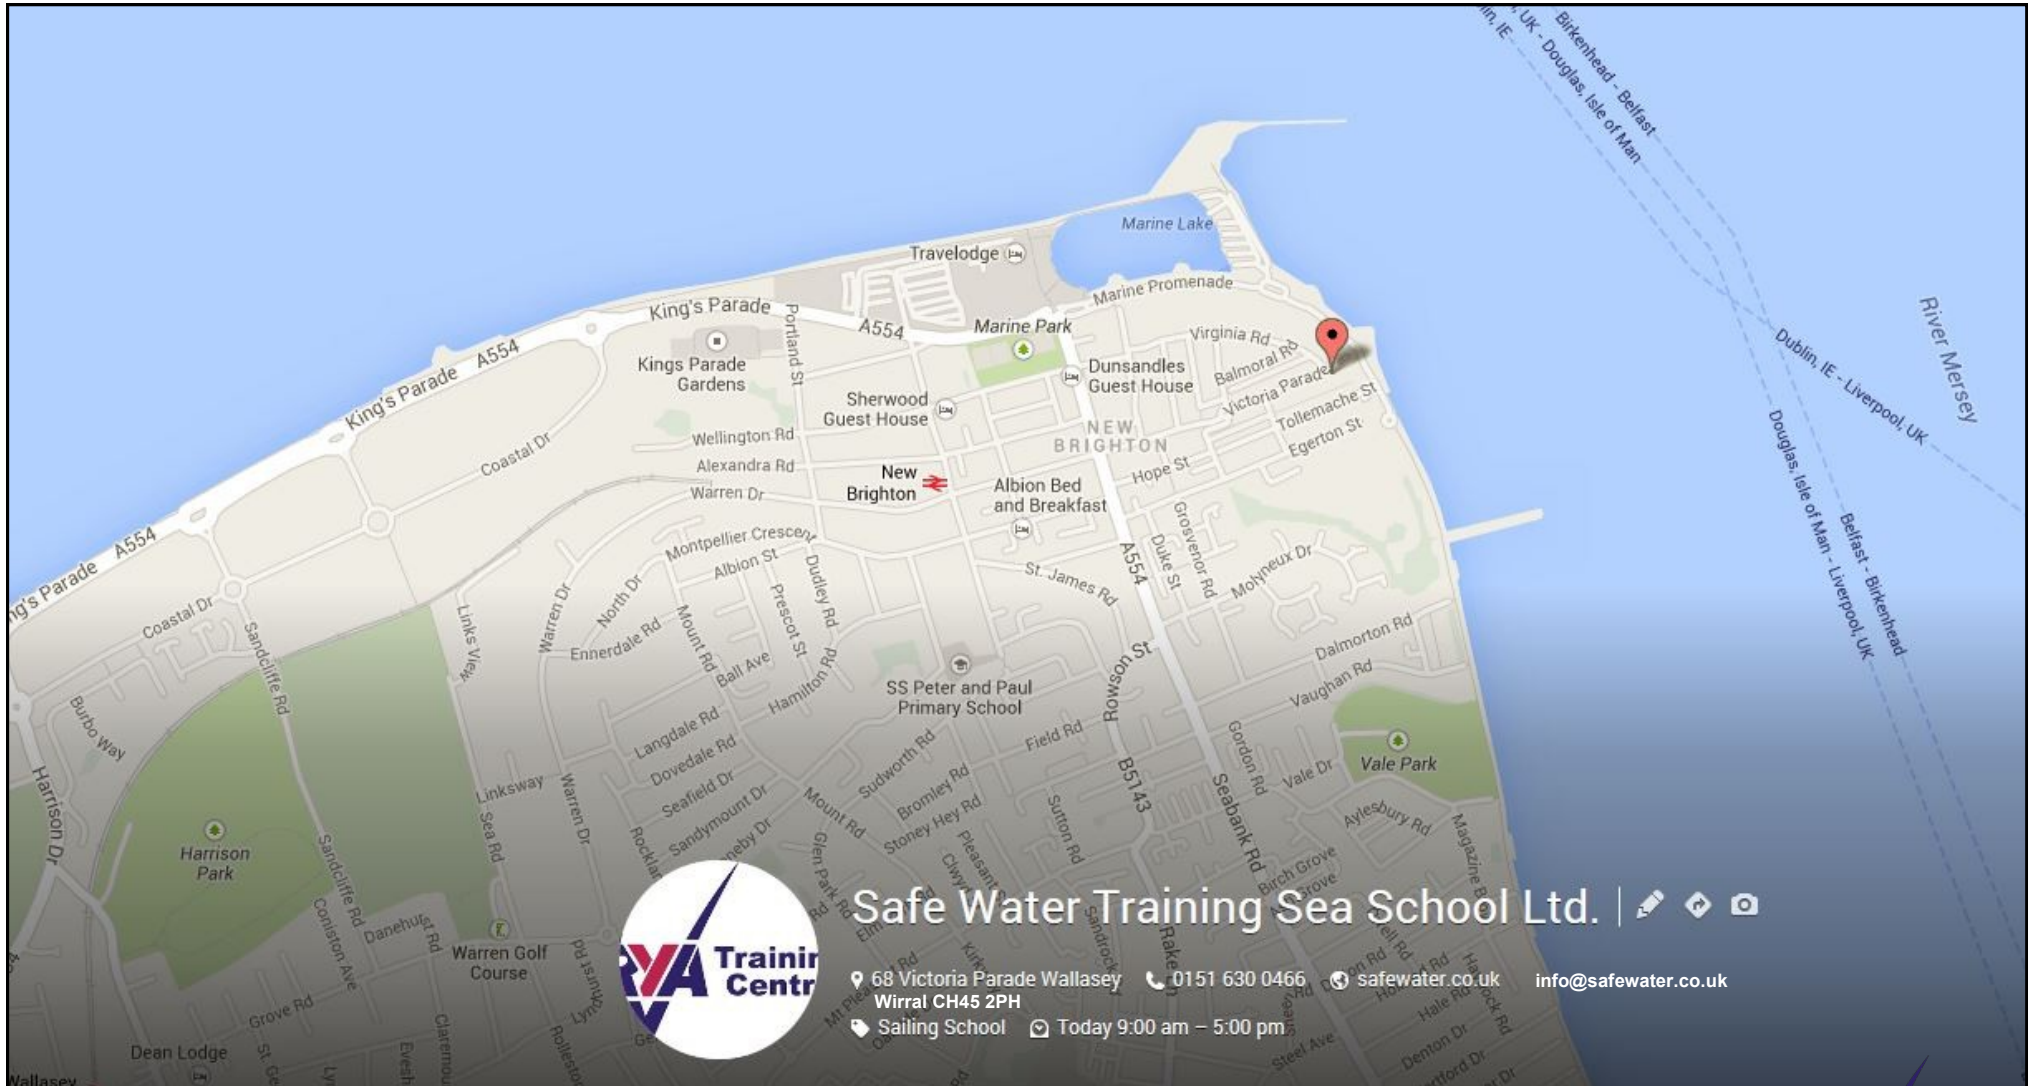

Directions

Safe Water Training Sea School Ltd. |   

📍 68 Victoria Parade Wallasey Wirral CH45 2PH 📞 0151 630 0466 🌐 safewater.co.uk ✉ info@safewater.co.uk
 🏠 Sailing School 🕒 Today 9:00 am – 5:00 pm